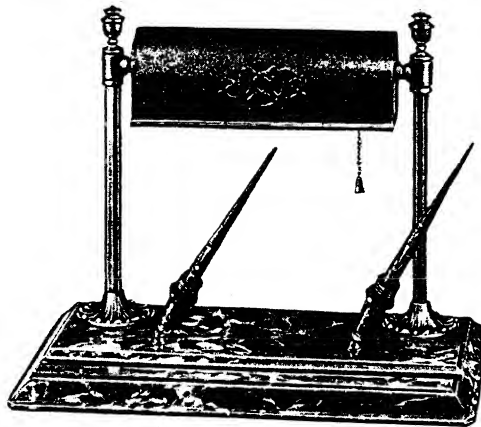

Above illustrations show actual size of pen and pencil.

WAHL'S DE LUXE DESK SET
Eversharp desk set with ornamental lamp mounted on large beautiful Argentine Onyx base. Two large size Bronze and Green Desk Pens. The pens have the famous Eversharp personal point feature which enables the purchaser to select the point that exactly fits his or her writing style. They are also unconditionally guaranteed for life. A De Luxe set for home or office use.
No. 8849 Each\$106.00